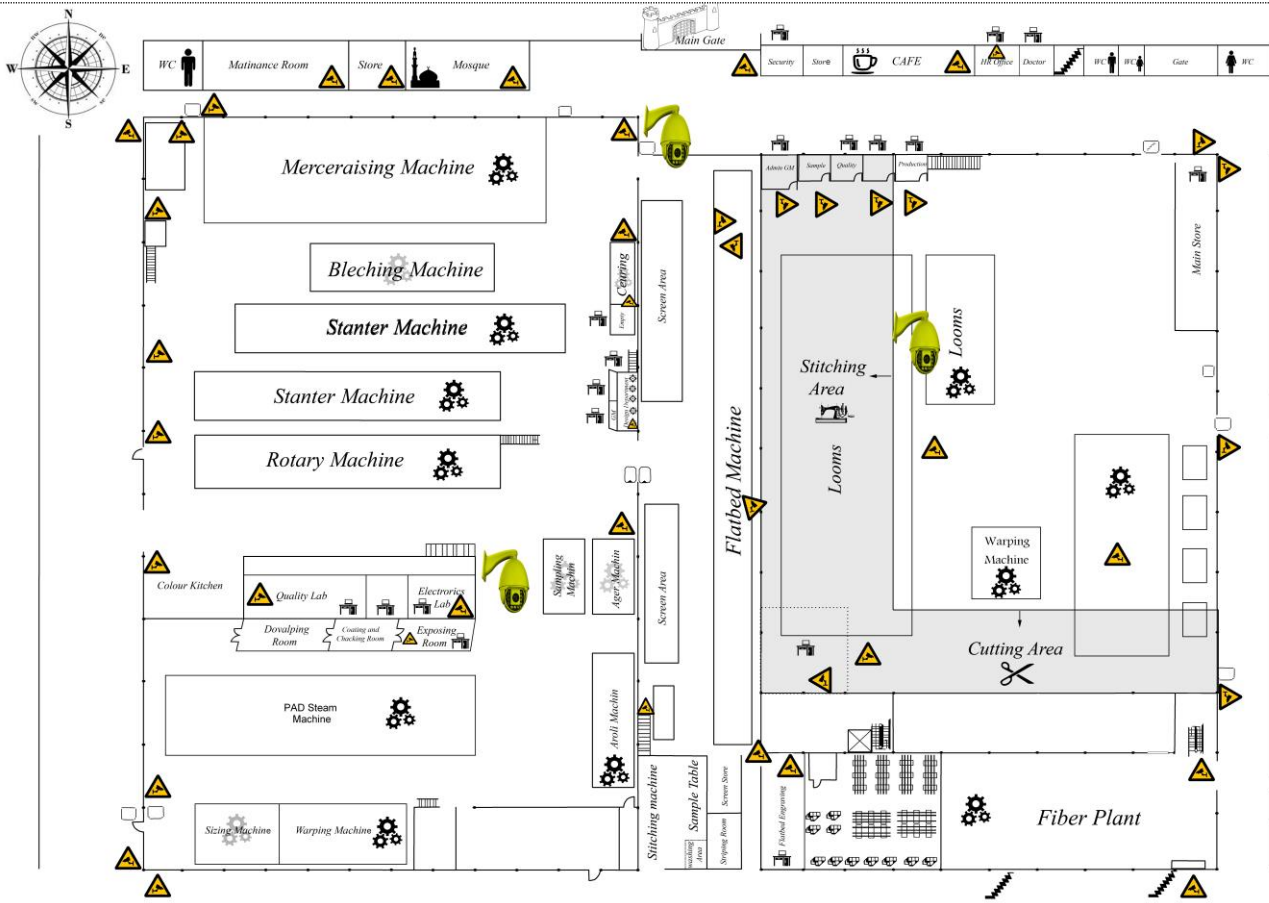

Made by engineer / Ahmd Hmdi  
IT Department

Fixed Cameras = 44  
PTZ Cameras = 03

The screenshot shows a Windows desktop with a CCTV monitoring application. The application window has a title bar 'CMS' and a menu bar with 'Device' and 'Monitor'. On the left, a tree view lists various camera locations such as 'DVR 1, 2, 3', 'Mosque', 'Boundary', 'Chemical Store - Fr', 'Folding Side Wall', 'Folding Entry', 'WATER TREATMEN', 'Folding - Inside', 'Folding - Side View', 'Boiler - boundary', 'Folding - Side bour', 'Folding - Rolling M', 'Folding - Side bour', 'Folding - Rolling M', 'Folding - Gray', 'Cafeteria', and 'GREY AREA'. The main area shows a 4x4 grid of 16 camera feeds. On the right, there is a 'Time' display showing '10:56:15' and '2015-10-18', a 'PTZ' control panel with directional arrows and buttons for 'Zoom', 'Focus', 'Iris', and 'Pan', and a 'Preset' section with 'D1' and 'Tour' options. At the bottom, a log window shows a table with columns 'Type', 'Date', 'Device', 'User', and 'Describe'. The log entry shows 'Video', '2015-10-18 10:56:06', '3', 'admin', and 'Connect successful'. The Windows taskbar at the bottom shows the system tray with the date '10/18/2015' and time '10:56'.