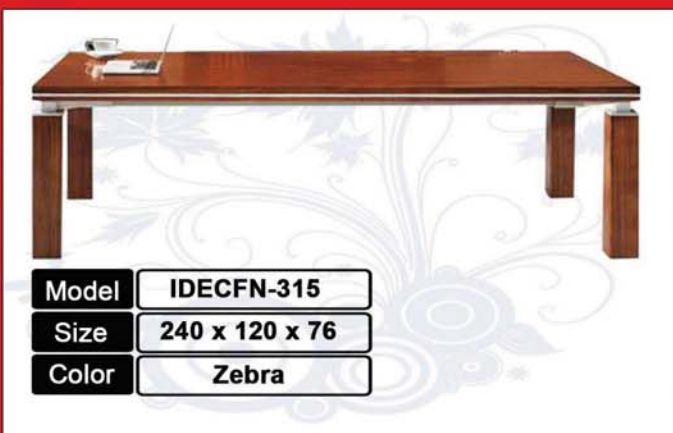

Model IDECFN-419
Size 330 x 160 x 76
Color Cherry Veneer

Model IDECFN-63
Size 240 x 120 x 76
Color Zebra

Model IDECFN-315
Size 240 x 120 x 76
Color Zebra