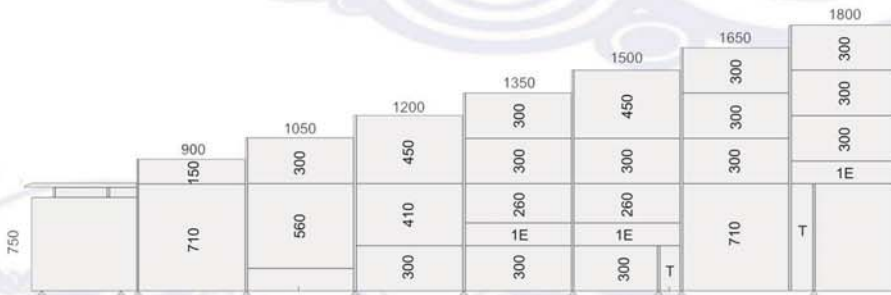

Model	IDECFN-70
Size	180 x 80 x 68
Color	(# 001) Flash Silver

Model	IDECFN-316
Size	238 x 80 x 68
Color	RED

Model	IDECFN-69
Size	120 x 80 x 68
Color	(# 001) Flash Silver

Workstation

Panels

Screen Panel Color