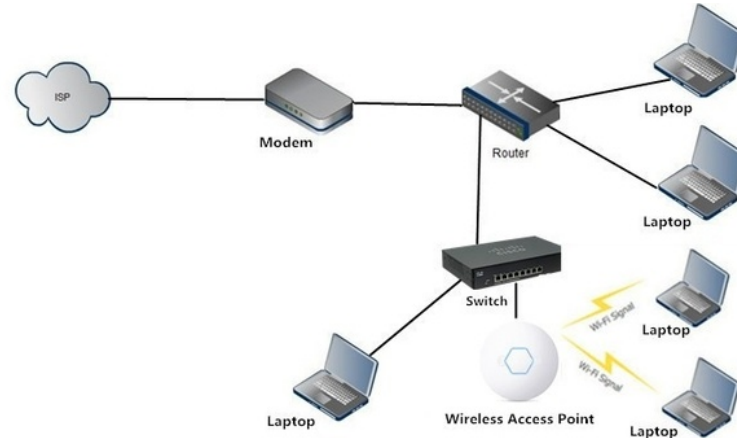

Information Technology

Networking & data³⁸

Master-Clock

Security solutions

Compute & Storage

Telephone

Networking & data

The practice of transporting and exchanging data between nodes over a shared medium in an information system. Networking comprises not only the design, construction and use of a network, but also the management, maintenance and operation of the network infrastructure, software and policies.

Master-Clock

A master clock is a precision clock that provides timing signals to synchronize slave clocks as part of a clock network. Networks of electric clocks connected by wires or wireless to a precision master pendulum clock began to be used in institutions like factories, offices, and schools.