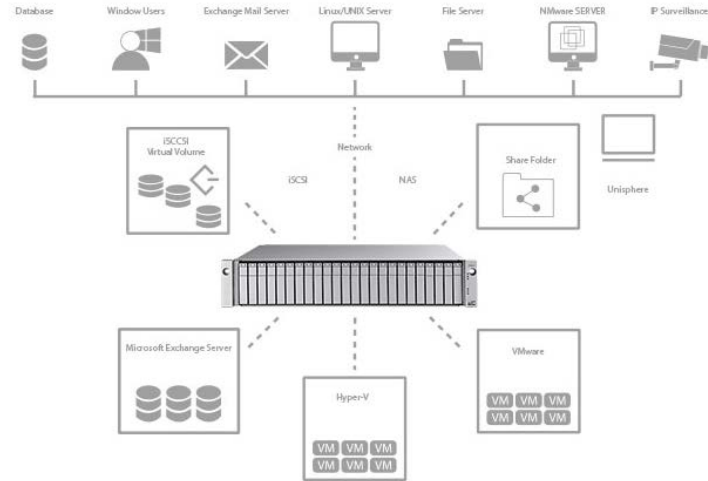

Compute

It gives you the ability to deploy and scale virtual machines on-demand. It offers guaranteed computational resources in a secure and isolated environment with standard API access, without the overhead of managing physical servers

Storage

It is a process through which digital data is saved within a data storage device by means of computing technology

- ESXi Storage
- NAS
- SAN
- DAS

(a) DAS

(b) NAS

(c) SAN

Telephone

A master clock is a precision clock that provides timing signals to synchronize slave clocks as part of a clock network. Networks of electric clocks connected by wires or wireless to a precision master pendulum clock began to be used in institutions like factories, offices, and schools.

Parking Management Solutions

Parking Guidance

Under Vehicle Scanning

Gate Barrier

Road Blocker

Bollard

Parking Guidance

Present drivers with dynamic information on parking within controlled areas