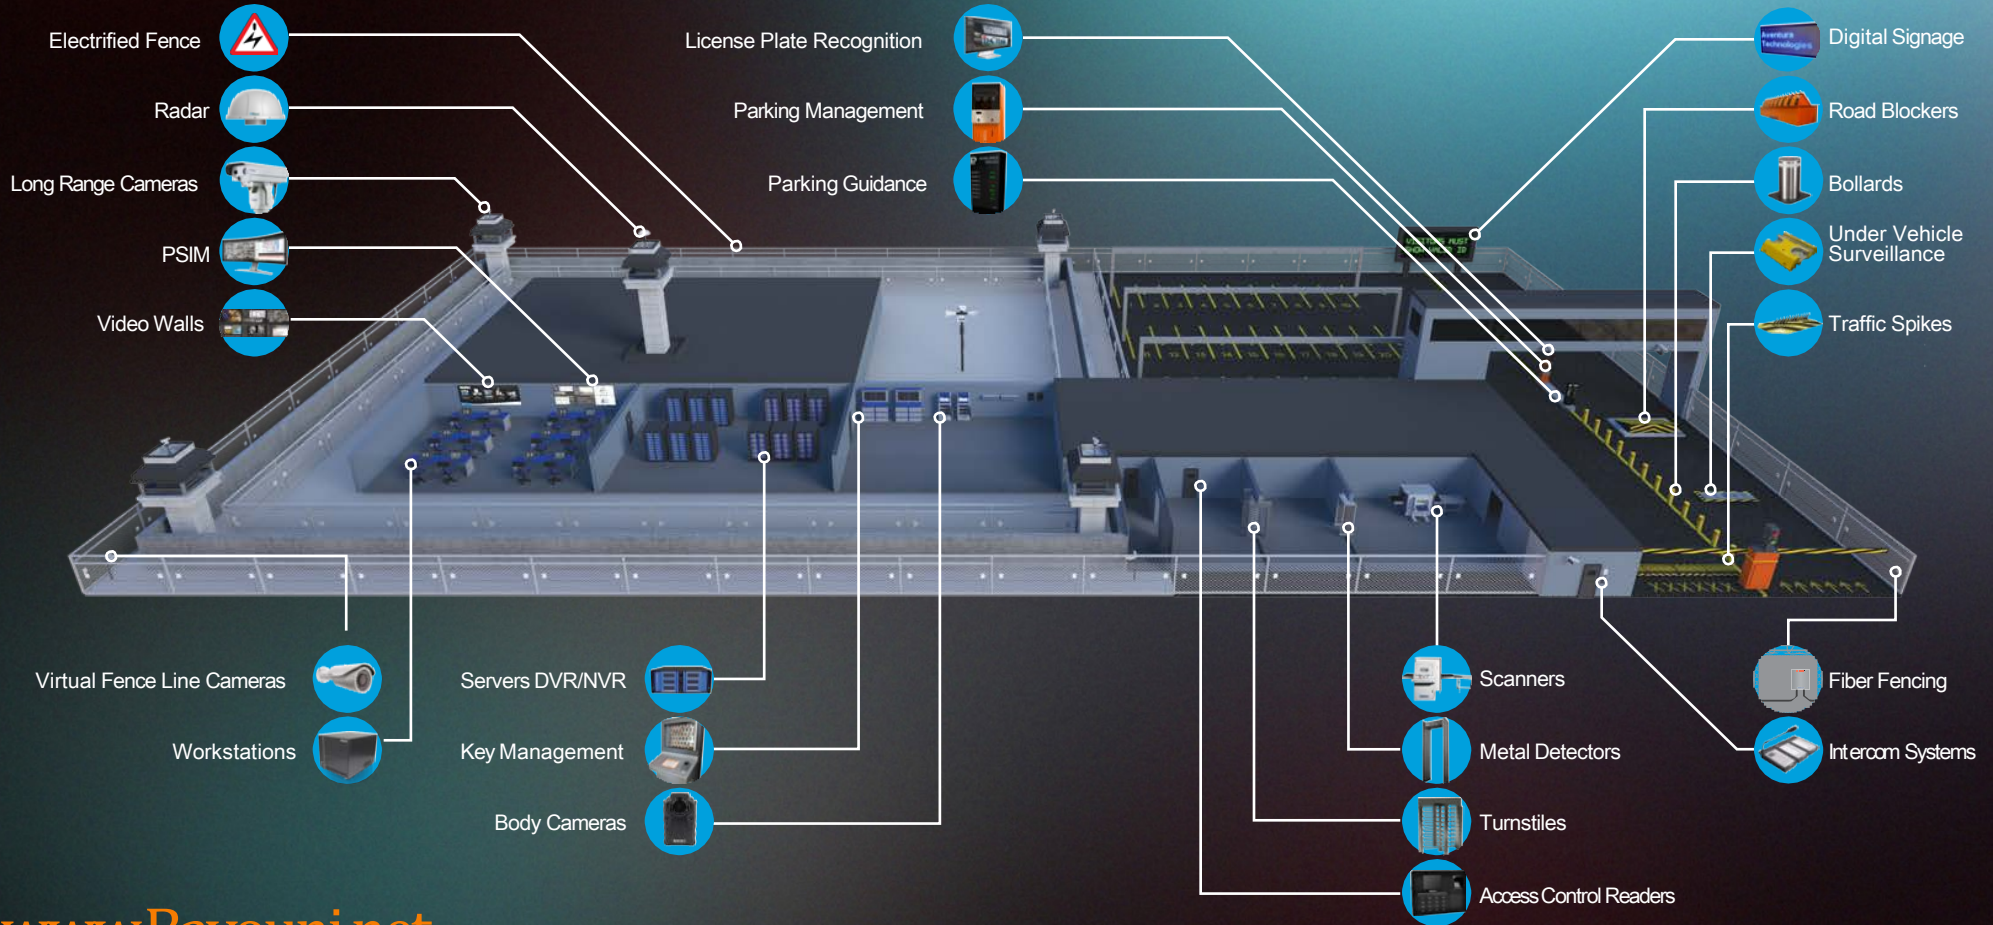

Bayouni Security Solutions 2019

www.Bayouni.net

Bayouni Security Solutions Co.

HEAD OFFICE, Al-Khobar, Al-Khobar Al-shmaliah, Cournaich Road, Prince Turkey St, Jarir Book Store – 4th floor – Wing 409/410
Tel: +966138642148 / Fax: +966138647047

High Commission for Industrial Security
Secretarial General
Ministry of Interior