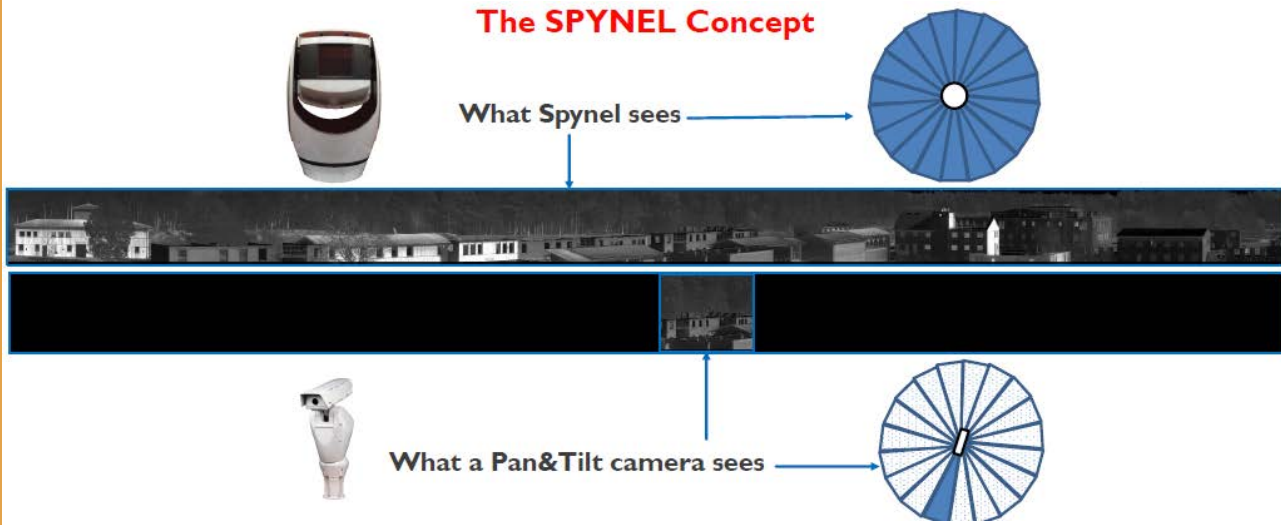

Fixed

Fixed

Mobile

SpyNel

- Automatic and real time intrusion detection.
- Day & Night recognition, even in total darkness.
- Tracing and location of multiple intruders in the same time.

Multiple SpyNel sensors for long distance