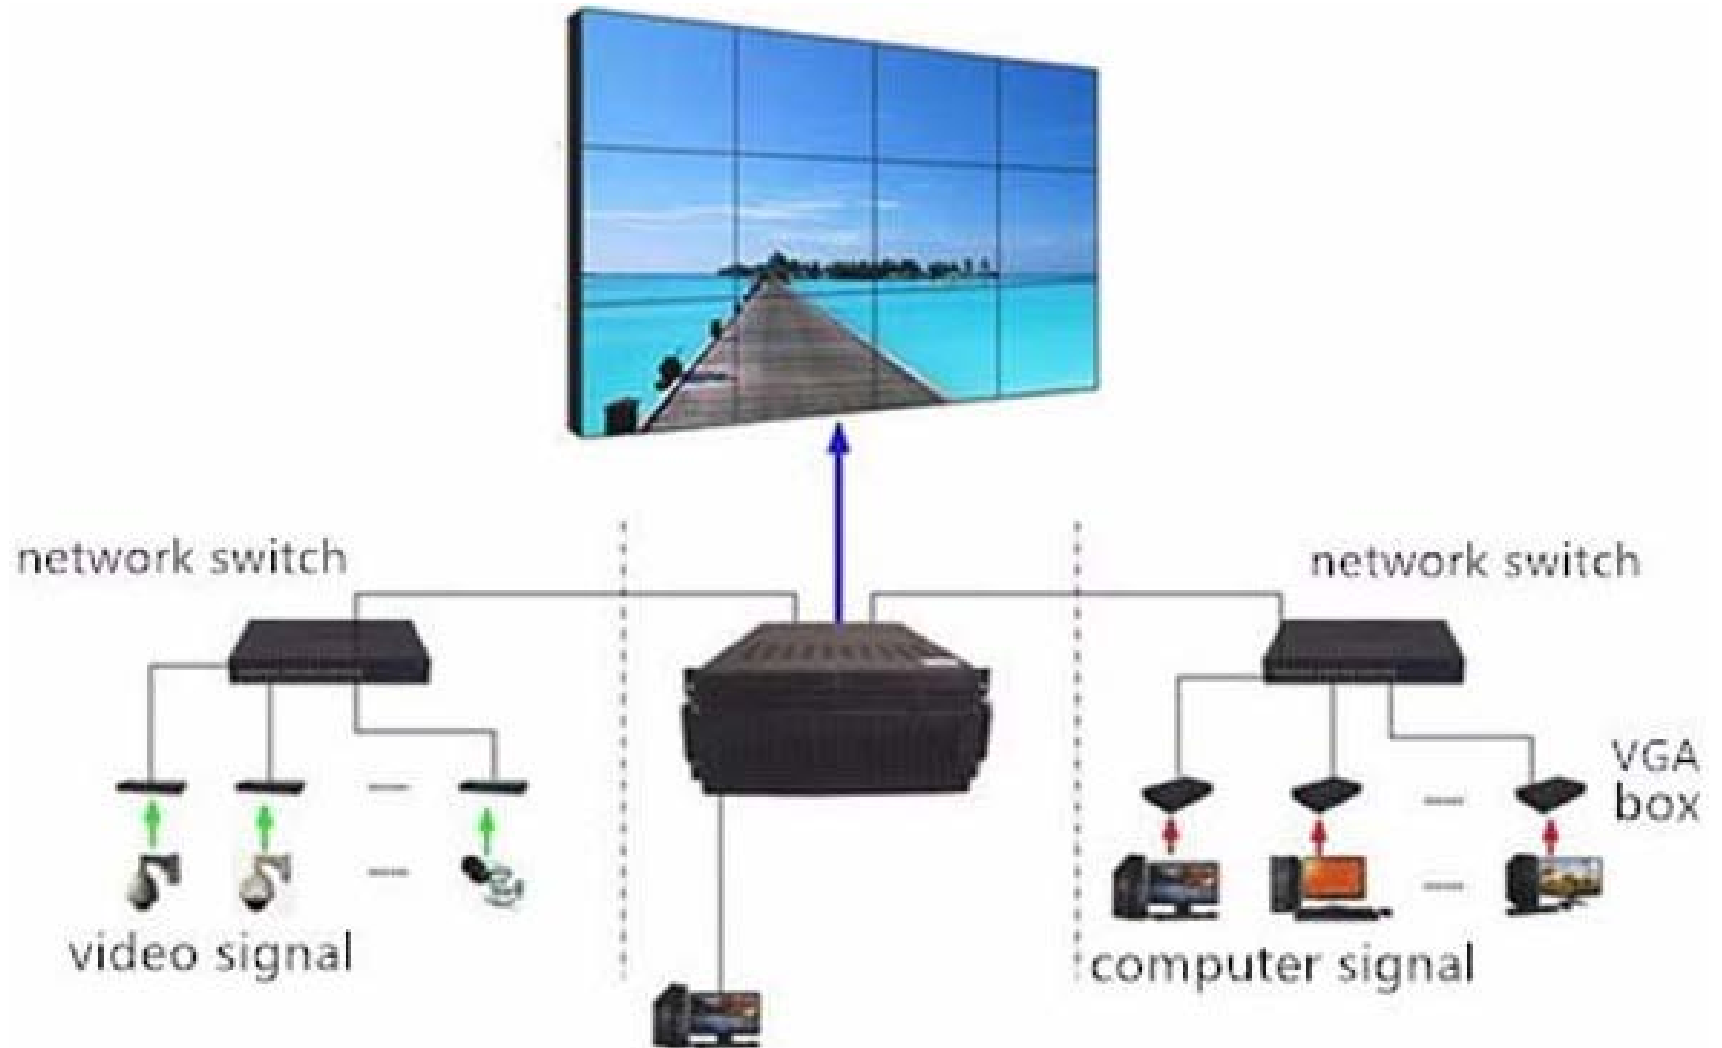

Integrated Thermal Imager and PTZ

Replace 8 Fixed Cameras

Get the same surveillance coverage

Video – Wall CCTV

Video Content Analysis

Parking Management

Weapon Detection

Perimeter Intrusion Detection

Facial Detection

Number Plate Detection

Crowd Behavior Analysis

Video Content Analysis

Video content analysis is the capability of automatically analyzing video to detect and determine temporal and spatial events