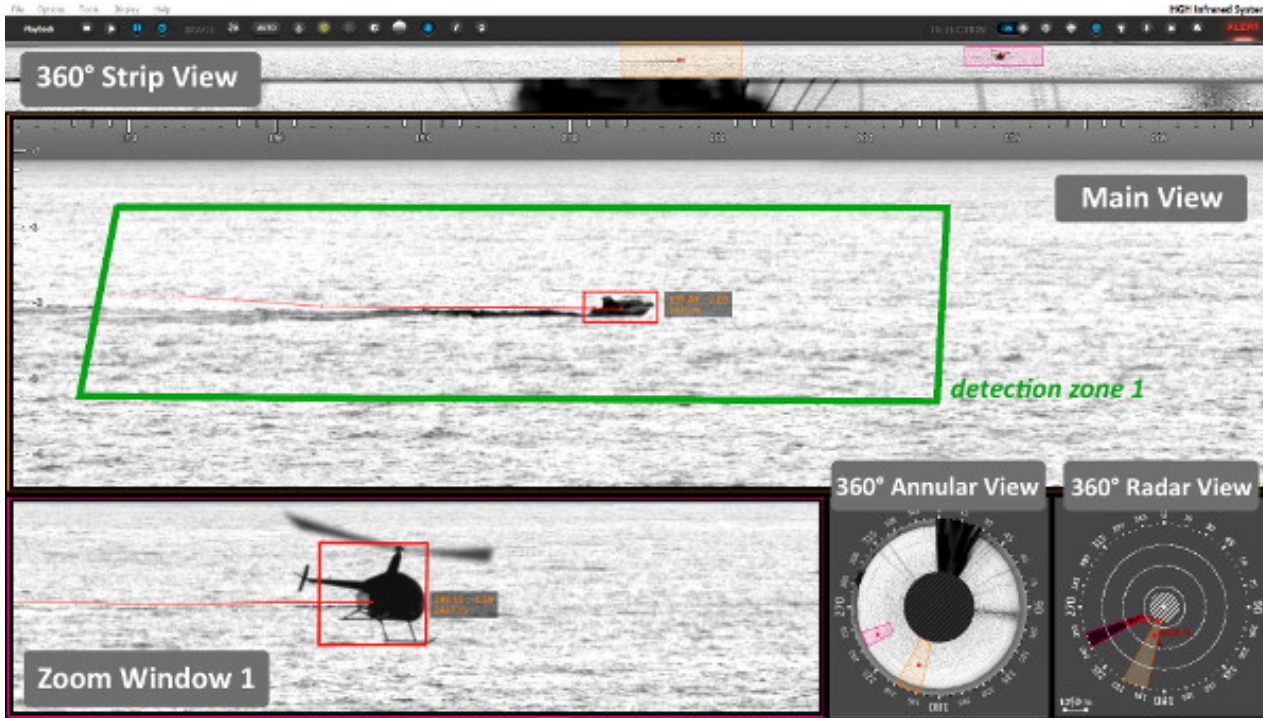

Intrusion Detection & Infrared Solutions