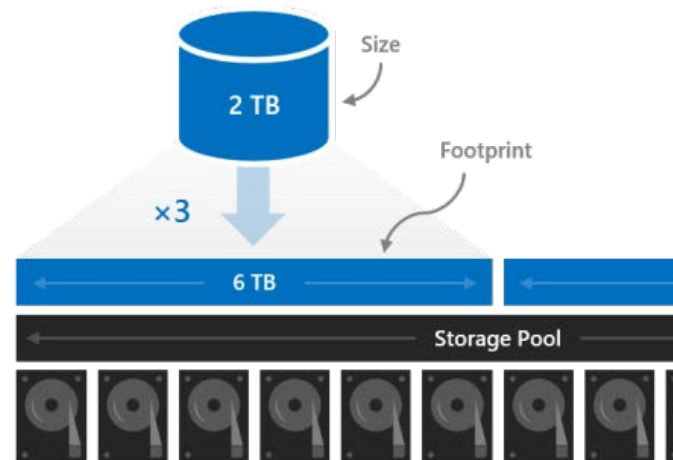

Compute

It gives you the ability to deploy and scale virtual machines on-demand. It offers guaranteed computational resources in a secure and isolated environment with standard API access, without the overhead of managing physical servers