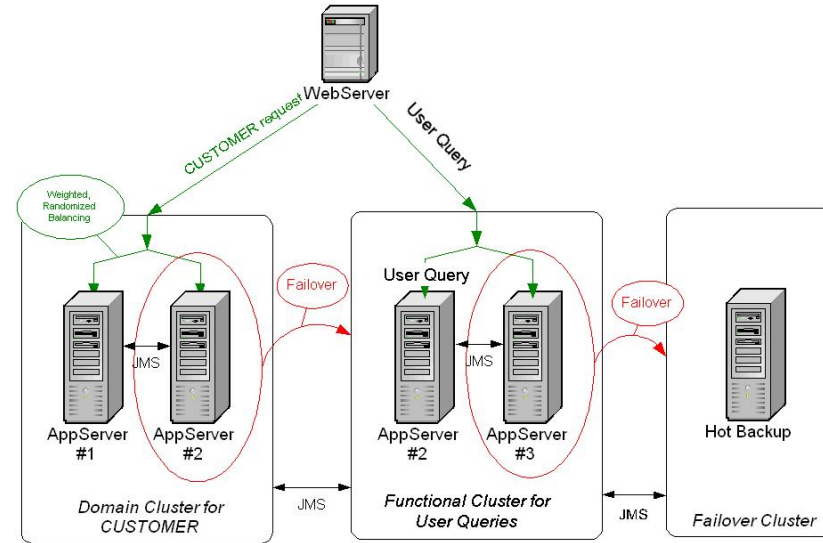

Compute

It gives you the ability to deploy and scale virtual machines on-demand. It offers guaranteed computational resources in a secure and isolated environment with standard API access, without the overhead of managing physical servers