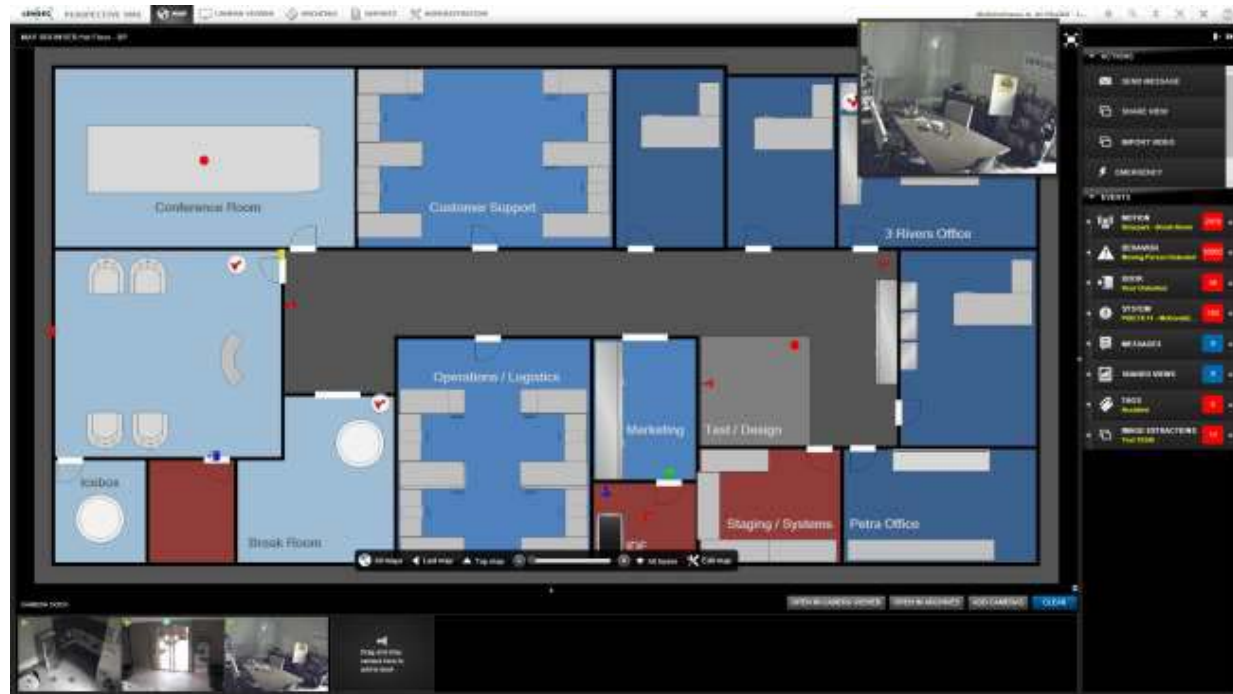

Vehicle Tracking on Map

Video Content Analysis

Video content analysis is the capability of automatically analyzing video to detect and determine temporal and spatial events

Loitering

Asset Removed

Suspicious Object

Person Line Cross

Video Content Analysis

Video content analysis is the capability of automatically analyzing video to detect and determine temporal and spatial events

Access Control integration (Controlling lock-unlock-pulse)