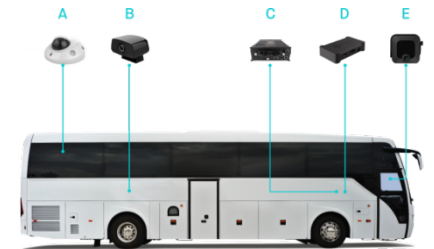

And more

bayounitech