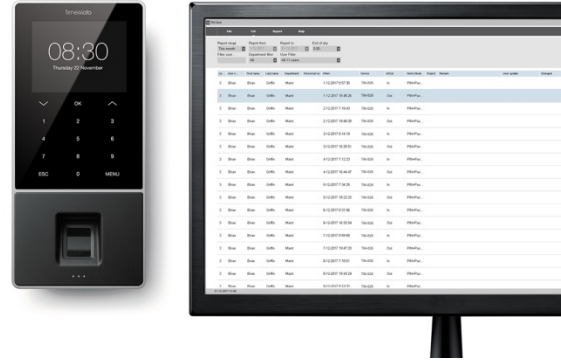

Time & Attendance

Automatic attendance marking system which records attendance & generates reports