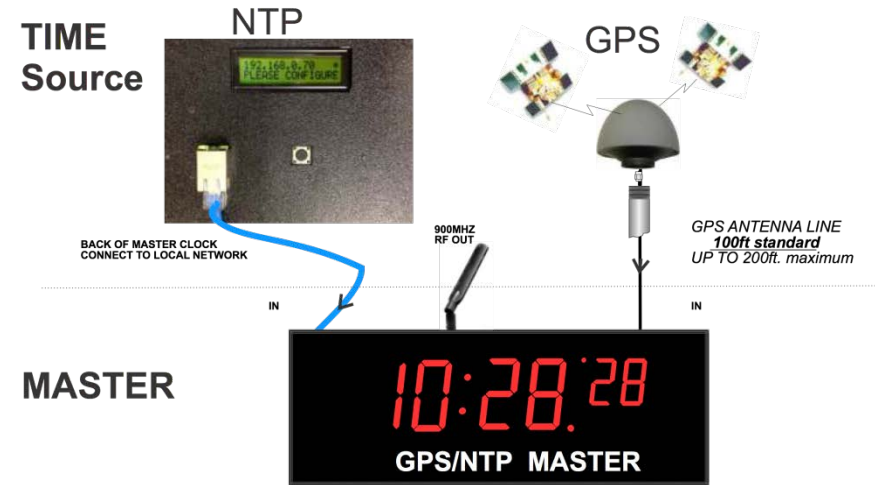

Information Technology

Networking & data³⁸

Master-Clock

Security solutions

Compute & Storage

Telephone

Networking & data

The practice of transporting and exchanging data between nodes over a shared medium in an information system. Networking comprises not only the design, construction and use of a network, but also the management, maintenance and operation of the network infrastructure, software and policies.

Master-Clock

A master clock is a precision clock that provides timing signals to synchronize slave clocks as part of a clock network. Networks of electric clocks connected by wires or wireless to a precision master pendulum clock began to be used in institutions like factories, offices, and schools.