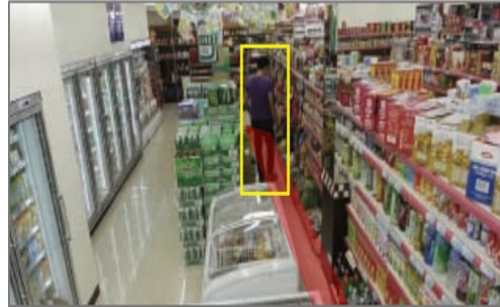

Vehicle Tracking on Map

Video Content Analysis

Video content analysis is the capability of automatically analyzing video to detect and determine temporal and spatial events

Loitering

Asset Removed

Suspicious Object