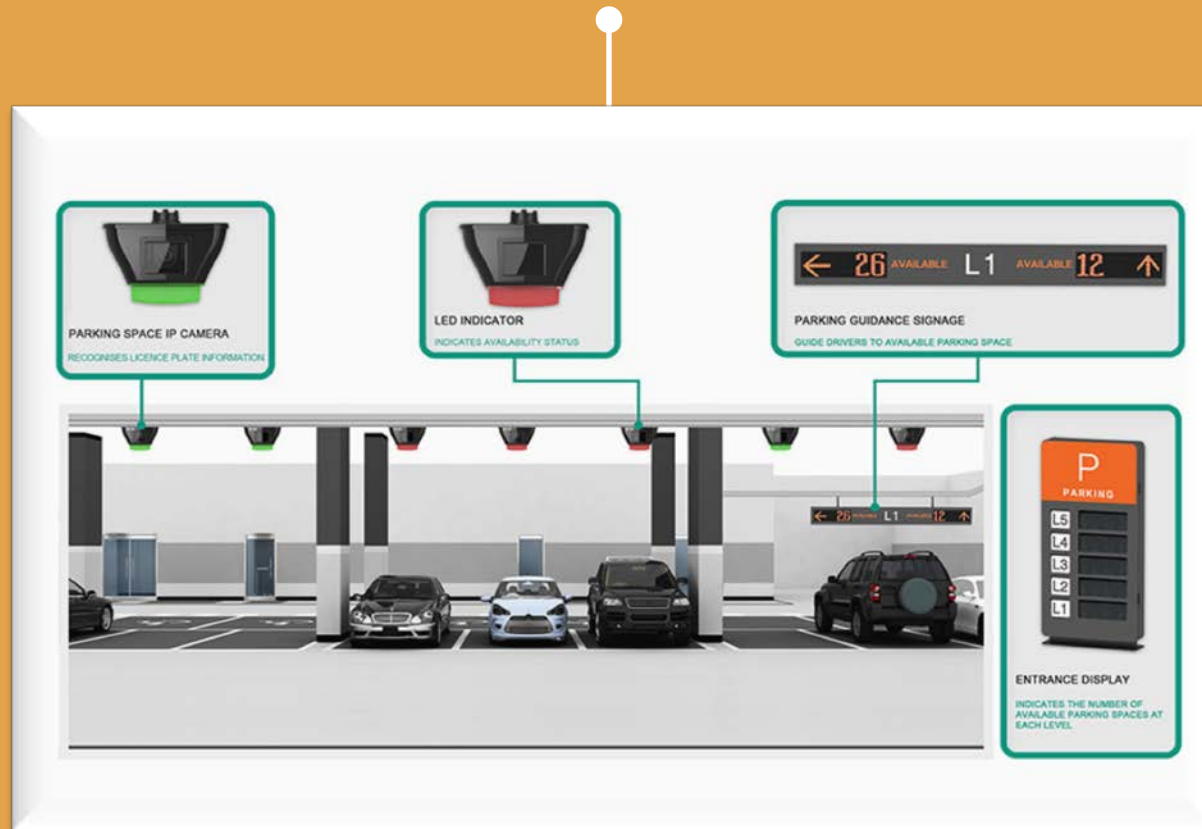

Storage

It is a process through which digital data is saved within a data storage device by means of computing technology

- ESXi Storage
- NAS
- SAN
- DAS

(a) DAS

(b) NAS

(c) SAN

Telephone

A master clock is a precision clock that provides timing signals to synchronize slave clocks as part of a clock network. Networks of electric clocks connected by wires or wireless to a precision master pendulum clock began to be used in institutions like factories, offices, and schools.

Parking Management Solutions

Parking Guidance

Under Vehicle Scanning

Gate Barrier

Road Blocker

Bollard

Parking Guidance

Present drivers with dynamic information on parking within controlled areas