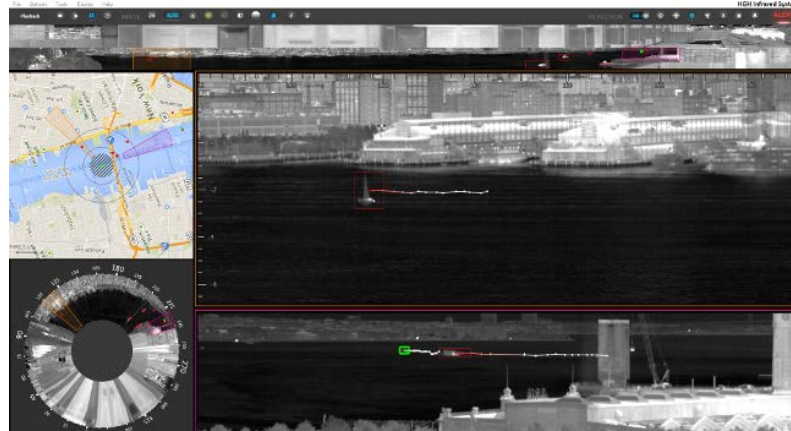

Vehicle Tracking on Map

Video Content Analysis

Video content analysis is the capability of automatically analyzing video to detect and determine temporal and spatial events

Loitering

Asset Removed

Suspicious Object

Person Line Cross

Video Content Analysis

Video content analysis is the capability of automatically analyzing video to detect and determine temporal and spatial events

Access Control integration (Controlling lock-unlock-pulse)

Intrusion Detection & Infrared Solutions

Allows detection, identification & tracking of any intrusion over 360°!

Your Spynel 360° thermal imaging system provides never-seen-before wide area surveillance. With Spynel, you will receive early intrusion alerts to any type of threats, from swimmers to small wooden boats, without forgetting RIBs in heavy sea clutter, UAVs, stealth aircrafts...