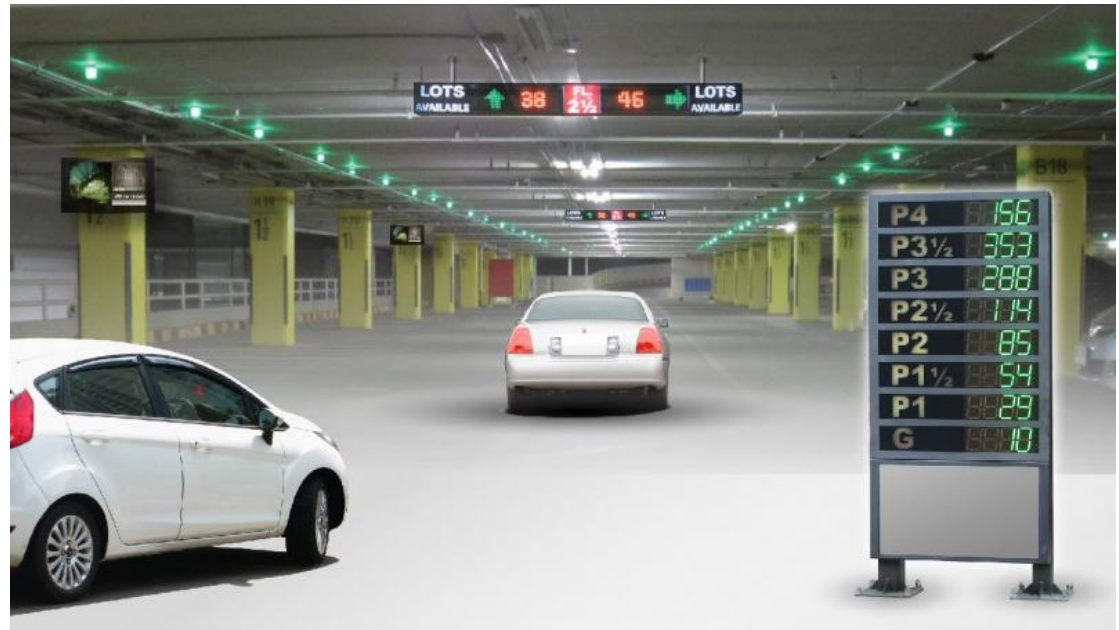

Storage

It is a process through which digital data is saved within a data storage device by means of computing technology

- ESXi Storage
- NAS
- SAN
- DAS

(a) DAS

(b) NAS

(c) SAN

Telephone

A master clock is a precision clock that provides timing signals to synchronize slave clocks as part of a clock network. Networks of electric clocks connected by wires or wireless to a precision master pendulum clock began to be used in institutions like factories, offices, and schools.

Parking Management Solutions

Parking Guidance

Under Vehicle Scanning

Gate Barrier

Road Blocker

Bollard

Parking Guidance

Present drivers with dynamic information on parking within controlled areas

Under Vehicle Scanning

An under vehicle surveillance system is a high-quality camera system which scans the undercarriage of passing vehicles to detect potential hidden threats or smuggling activity. The systems were designed to search for bombs and contraband that would otherwise go undetected.

Road Blocker & Bollard

Road Blocker provides an effective method of securely controlling vehicle access to restricted area as an alternative to a rising arm barrier or sliding gate.

Gate Barrier

Gate Barriers are generally employed in residential areas and parking premises for safe and authenticated access. Gate Barriers control the vehicle access at entry, exit gates.