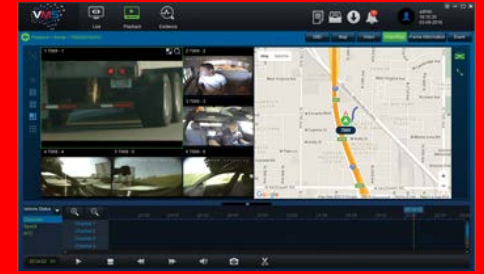

Under Vehicle Scanning

An under vehicle surveillance system is a high-quality camera system which scans the undercarriage of passing vehicles to detect potential hidden threats or smuggling activity. The systems were designed to search for bombs and contraband that would otherwise go undetected.

Road Blocker & Bollard

Road Blocker provides an effective method of securely controlling vehicle access to restricted area as an alternative to a rising arm barrier or sliding gate.

Gate Barrier

Gate Barriers are generally employed in residential areas and parking premises for safe and authenticated access. Gate Barriers control the vehicle access at entry, exit gates.

Gate Barrier & ANPR

Gate Barriers are generally employed in residential areas and parking premises for safe and authenticated access. Gate Barriers control the vehicle access at entry, exit gates.

TV Network Solutions