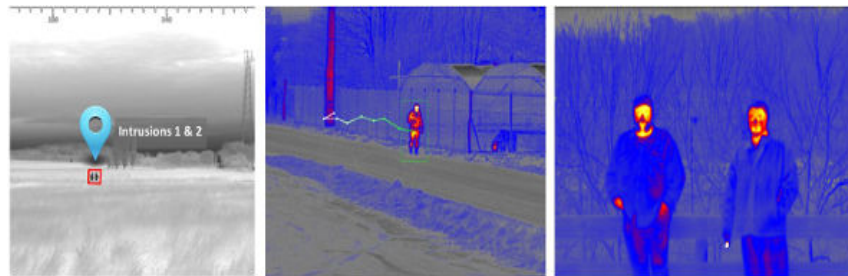

Perimeter Intrusion Detection Solution