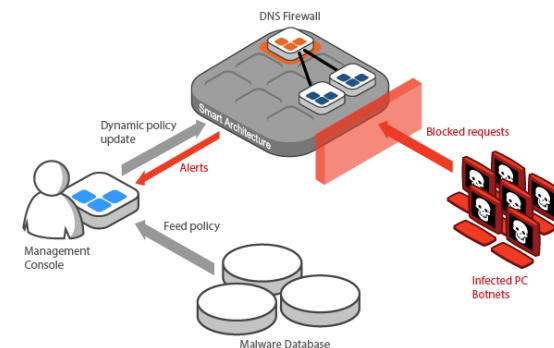

Security solutions

Solutions which help companies assess and reduce risk by choosing and implementing network security solutions that protect the key enterprise assets. Wireless network and data center solutions help you secure enterprise infrastructure, communications environment, and end-user computing ecosystem