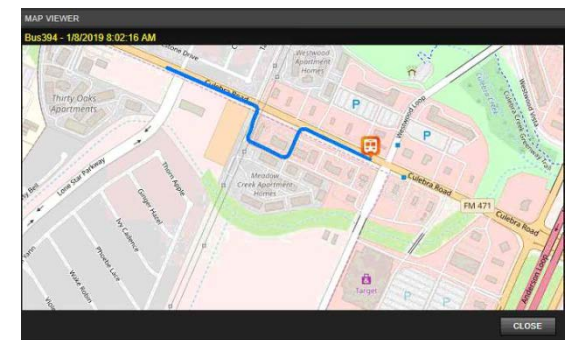

Facial Detection

Number Plate Detection

Crowd Behavior Analysis

Video Content Analysis

Video content analysis is the capability of automatically analyzing video to detect and determine temporal and spatial events

Vehicle Tracking on Map

Video Content Analysis

Video content analysis is the capability of automatically analyzing video to detect and determine temporal and spatial events

Loitering

Asset Removed

Suspicious Object